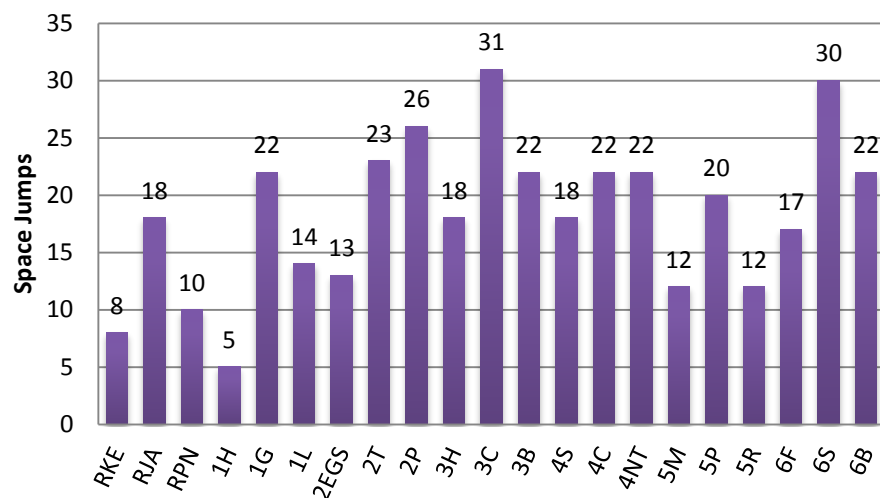

## Attendance Awards

School Target: **96%**

Class	% Attend	Award
RKE	89.6	
RJA	85	
RPN	87.9	
1H	90.7	
1G	96.7	Bronze
1L	92.3	
2EGS	97.9	Silver
2T	92.7	
2P	94.4	
3H	94.6	
3C	98.2	Gold
3B	96.9	Bronze
4S	90.9	
4C	95	
4NT	93	
5M	92.1	
5P	90.8	
5R	87.3	
6F	94.4	
6S	95.4	
6B	90.7	

Whole school attendance this week:

**92.7%**

Monday Matters  
Attendance Ambassadors

**Year 3**

## Monday Matters!

15<sup>th</sup> January 2018

Year R	88.6%
Year 1	90%
Year 2	92.7%
Year 3	97.6%
Year 4	96%
Year 5	89.3%
Year 6	89%
<b>Total</b>	<b>91.8%</b>

## Class Attendance Space Race