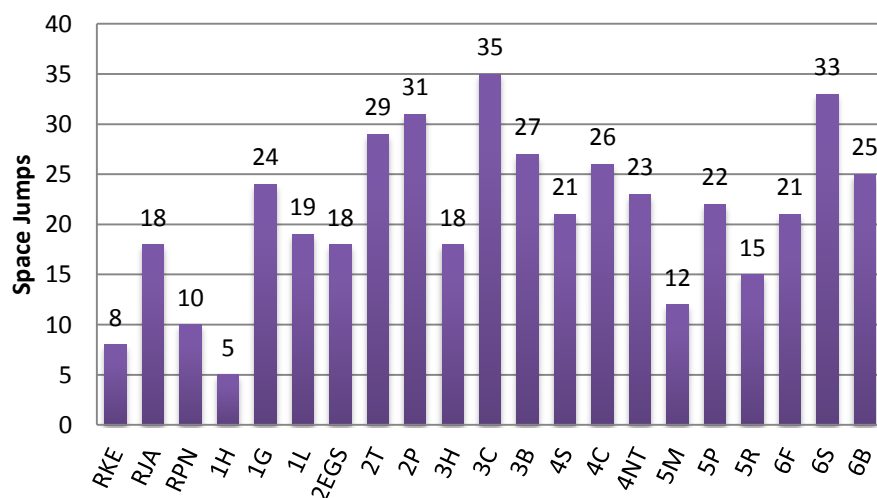

Leominster Primary School: Weekly Attendance and Punctuality

Week 20: 5th – 9th February 2018

Attendance Awards

School Target: **96%**

Class	% Attend	Award
RKE	94.6	
RJA	88.9	
RPN	90	
1H	94.8	
1G	97.1	Silver
1L	91.9	
2EGS	95	
2T	97.7	Silver
2P	97.6	Silver
3H	93.1	
3C	97.9	Silver
3B	99	Gold
4S	98.2	Gold
4C	94.2	
4NT	95.6	
5M	93.8	
5P	97.2	Silver
5R	91.2	
6F	97	Silver
6S	98.6	Gold
6B	96.7	Bronze

Whole school attendance this week: **95.2%**

Monday Matters Attendance Ambassadors

Year 6

Monday Matters!

5th February 2018

Year R	91%
Year 1	94.1%
Year 2	93.3%
Year 3	96.4%
Year 4	95.3%
Year 5	95.3%
Year 6	100%
Total	95%

Class Attendance Space Race

Punctuality Patrol

Class	No. of pupils late
RKE	2
RJA	1
RPN	1
1H	2
1G	3
1L	7
2EGS	0
2T	1
2P	3
3H	2
3C	2
3B	2
4S	4
4C	1
4NT	3
5M	1
5P	5
5R	2
6F	0
6S	0
6B	0

Gates open: **8.35am**
 Children go into class: **8:45am**
 School starts: **8.50am.**