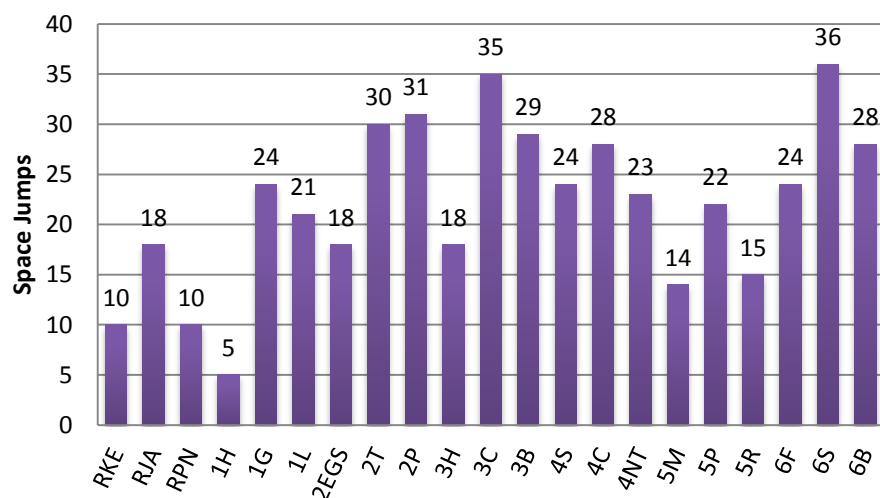

Leominster Primary School: Weekly Attendance and Punctuality

Week 21: 12th – 16th February 2018

Attendance Awards

School Target: **96%**

Class	% Attend	Award
RKE	97.3	Silver
RJA	90.7	
RPN	91.4	
1H	91.4	
1G	95	
1L	97.7	Silver
2EGS	94.2	
2T	96.2	Bronze
2P	92.8	
3H	95.2	
3C	95	
3B	97.2	Silver
4S	99.1	Gold
4C	97.3	Silver
4NT	95.6	
5M	97.1	Silver
5P	95.2	
5R	95	
6F	99.3	Gold
6S	98.2	Gold
6B	98.9	Gold

Whole school attendance this week: **95.6%**

Monday Matters Attendance Ambassadors

Year 6

Monday Matters!

12th February 2018

Year R	92.2%
Year 1	95.9%
Year 2	93.3%
Year 3	95.1%
Year 4	92.7%
Year 5	93.3%
Year 6	100%
Total	94.7%

Class Attendance Space Race

Punctuality Patrol

Class	No. of pupils late
RKE	0
RJA	1
RPN	0
1H	3
1G	0
1L	3
2EGS	1
2T	2
2P	1
3H	1
3C	1
3B	2
4S	2
4C	0
4NT	2
5M	1
5P	3
5R	1
6F	0
6S	0
6B	1

Gates open: **8.35am**
 Children go into class: **8:45am**
 School starts: **8.50am.**